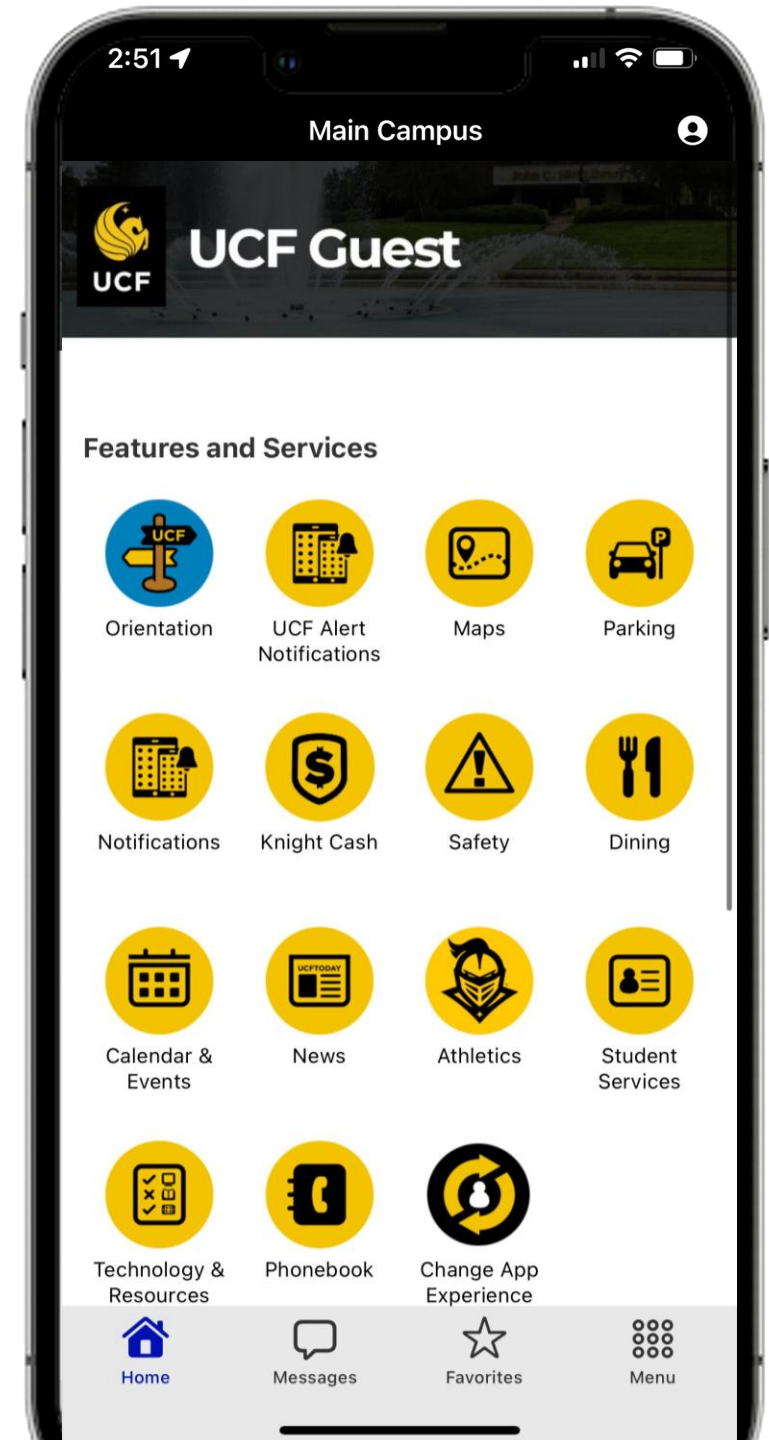

Please read it!

Didn't get it? Go to Orientation Help Desk before 5:00pm.

**New Student and
Family Programs**

Reminders:

- *Keep your wristband on!*
- ***Students: bring a laptop or tablet***

On 12/10: Downtown Students & Supporters

Student Union, *Atrium*

11:30am - 5:00pm

Student ID Card Pick-Up (Optional)

Card Services,
John T. Washington Center (JTWC) Breezeway

11:30am - 12:00pm

Student Accessibility Services Meeting (Optional)

Student Union, *Egmont Key Meeting Room (2nd Floor; Room 224)*

TIME:

SESSION:

1:45pm - 2:15pm

Study Abroad (Optional)

Student Union, *Egmont Key Meeting Room (2nd Floor; Room 224)*

1:45pm - 2:45pm

Veteran & Veteran Dependent Meeting and Verification

Student Union, *Garden Key Meeting Room (2nd Floor; Room 221)*

**New Student and
Family Programs**

UCF Mobile

New Student and Family Programs

Orientation Doesn't End Here!

Post-Orientation

- *Splash Into Spirit*
- *Add/Drop & UCF Policies/Deadlines*
- *Student Success Resources*
- *Career Navigator*
- *Your Success Team*
- *Scheduling ASC Appointments*
- *Well-Being Services*
- **Check your Task List and be on the lookout!** You will be notified as these modules become available.